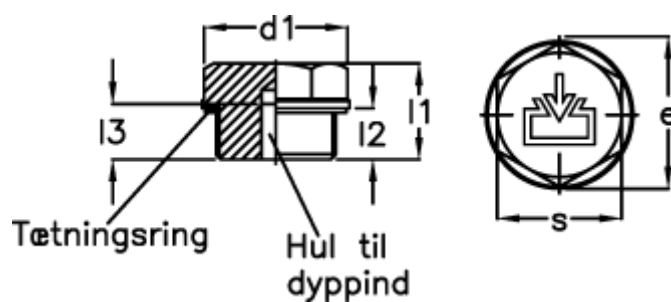

# Data Sheet

Article number: 20245525

Description: E+G

Threaded plug GN 742-22-M16x1,5-ES-1

## Measures

---

$d1 = 22$

$d2 = M16x1,5$

$d4 = M5$

$e = 20.8$

$l1 = 15.5$

$l2 = 8.0$